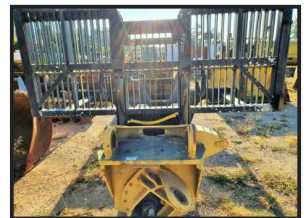

Lucas
Machinery
Limited

CAT 574

\$5,000.00

Fits to: CAT 574

Product Details

Product Details	
<i>Category/Type</i>	<i>Attachments</i>
<i>Make</i>	CAT
<i>Model</i>	574
<i>Year</i>	2007
<i>Hours</i>	-

Grapha Farm, Caistor Road, Market Rasen, LN8 3FD, England